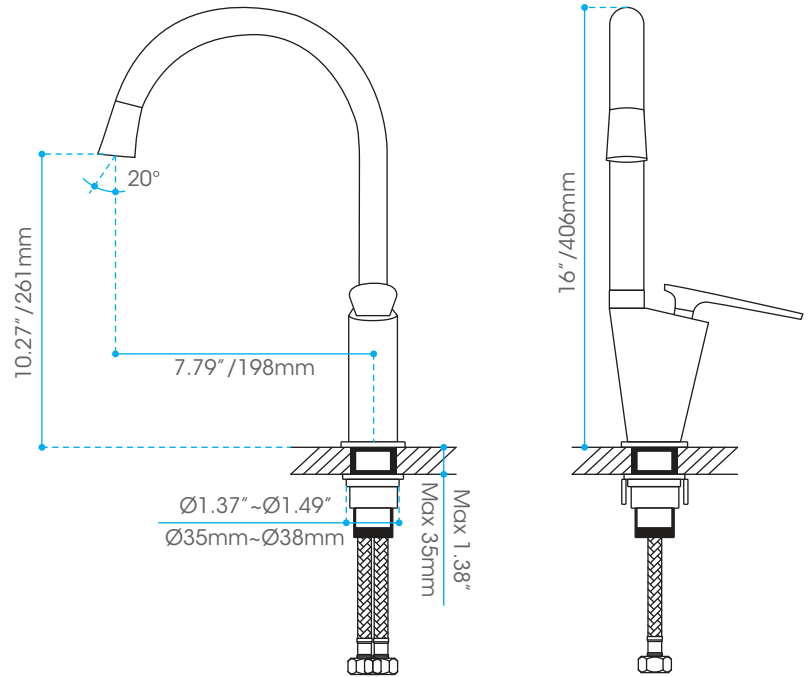

Affordable Luxury

Kitchen Faucet.

Description:

- Single-lever kitchen faucet with pull down spray head.
- 2 function spray head.
- Chrome finish.
- Flow Rate: 5.7 LPM

Shipping Dimensions

22.8 x 11.6 x 2.55" / 580 x 295 x 65mm

Net Weight

2.38 kg / 5.25 lbs

Gross Weight

2.88 kg / 6.34 lbs

 Complies With:
CSA B245.1 (2004)
CSA B45.5 (2002)
ANSI Z124.1.2 (2005)

 Complies with CSA Standards

Website www.valleyacrylic.com • **E-mail** purchasing@valleyacrylic.com
Customer Service Call Toll Free 1.877.398.8827 • **Fax** 604.820.0124

Measurements may vary ± 5mm
(Diagram not to scale)